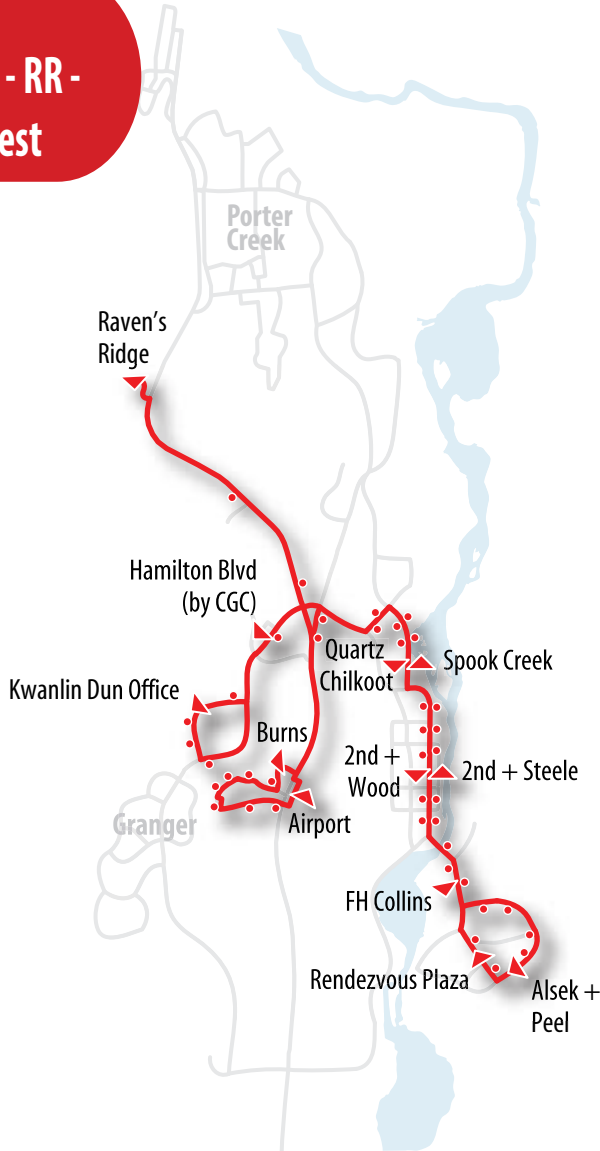

# Route 3 Riverdale North - RR - McIntyre - Hillcrest

Legend  
 ● bus stop  
 ▲ timed stop

0 1 2km

## Route 3 RR - McIntyre - Hillcrest

## Route 3 Riverdale North

\* Route 3 runs a regular once-an-hour schedule weekdays and Saturday. The 10:20pm bus is drop-off only. No buses run on Sunday.