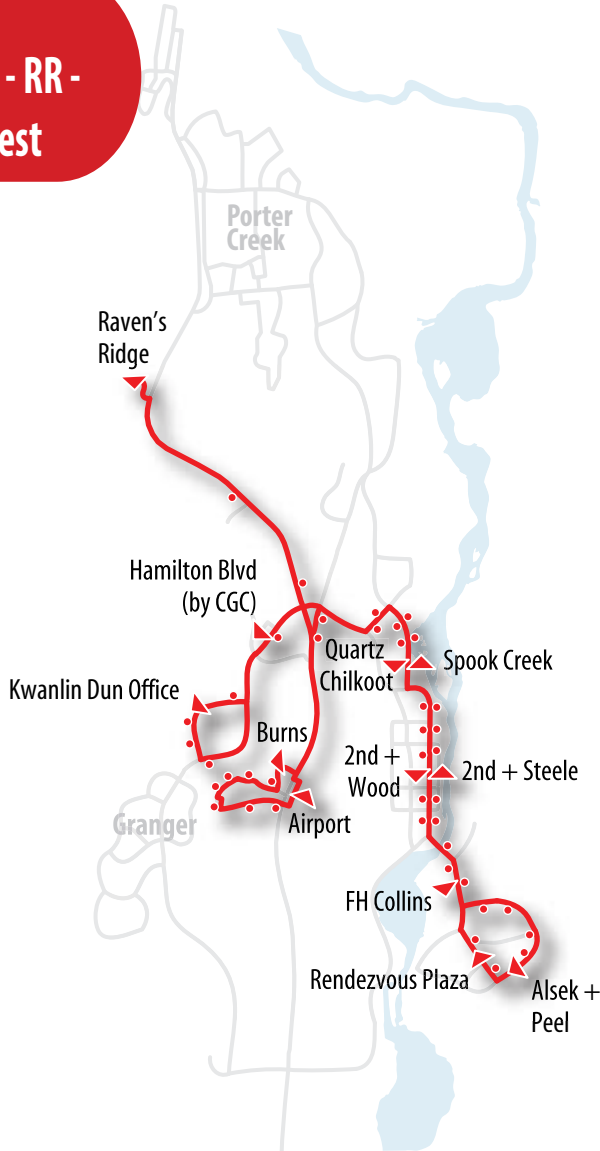

Route 3 Riverdale North - RR - McIntyre - Hillcrest

Legend
 bus stop
 timed stop

0 1 2km

Route 3 RR - McIntyre - Hillcrest

Regular Bus Schedule

	Monday to Friday		Saturday
northbound	every hour from	drop-off only	every hour from
2nd + Steele	6:55 am to 8:55 pm	10:20 pm	7:55 am to 6:55 pm
Spook Creek	6:58 am to 8:58 pm		7:58 am to 6:58 pm
Raven's Ridge	7:05 am to 9:05 pm		8:05 am to 7:05 pm
Hamilton Blvd by CGC	7:09 am to 9:09 pm		8:09 am to 7:09 pm
Kwanlin Dun Office	7:11 am to 9:11 pm		8:11 am to 7:11 pm
Burns Road	7:17 am to 9:17 pm		8:17 am to 7:17 pm
Airport	7:22 am to 9:22 pm		8:22 am to 7:22 pm
Quartz + Chilkoot	7:28 am to 9:28 pm		8:28 am to 7:28 pm
2nd + Wood	7:31 am to 9:31 pm		8:31 am to 7:31 pm

Route 3 Riverdale North

Regular Bus Schedule

	Monday to Friday		Saturday
southbound	every hour from	drop-off only	every hour from
2nd + Wood	6:40 am to 8:40 pm	10:20 pm	7:40 am to 6:40 pm
FH Collins	6:43 am to 8:43 pm		7:43 am to 6:43 pm
Alsek + Peel	6:46 am to 8:46 pm		7:46 am to 6:46 pm
Rendezvous Plaza	6:47 am to 8:47 pm		7:47 am to 6:47 pm
2nd + Steele	6:51 am to 8:51 pm		7:51 am to 6:51 pm

* Route 3 runs a regular once-an-hour schedule weekdays and Saturday. The 10:20pm bus is drop-off only. No buses run on Sunday.