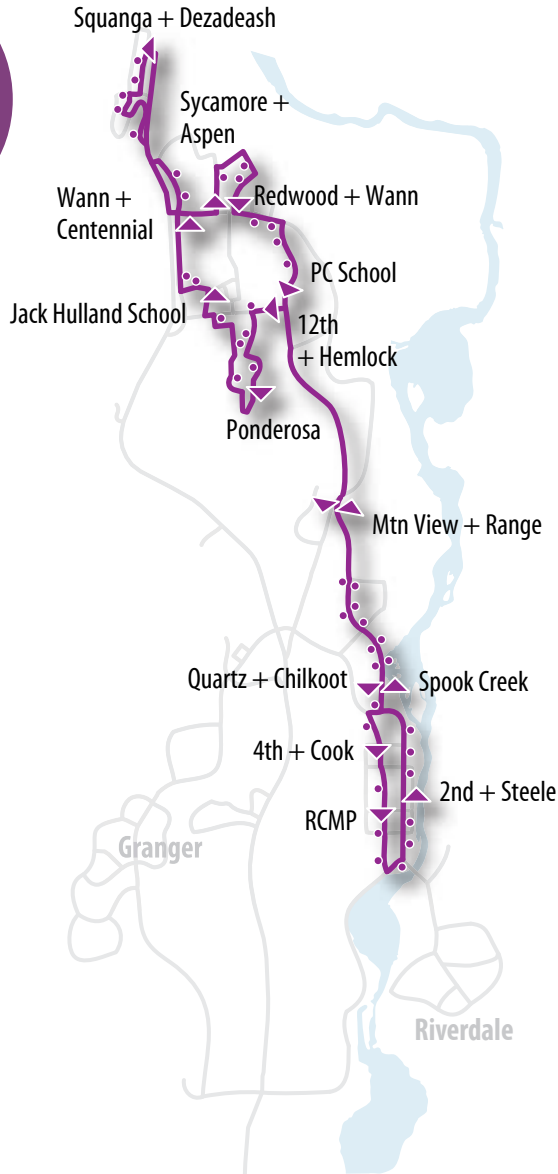

Route 4 Porter Creek - Crestview

Legend
 ● bus stop
 ▲ timed stop

0 1 2km

Route 4 Porter Creek - Crestview

Regular Bus Schedule

	Monday to Friday		Saturday
northbound	every hour from	drop-off only	every hour from
2nd + Steele	7:00 am to 9:00 pm	10:20 pm	7:00 am to 7:00 pm
Spook Creek	7:03 am to 9:03 pm		7:03 am to 7:03 pm
Mtn View + Range	7:06 am to 9:06 pm		7:06 am to 7:06 pm
12th + Hemlock	7:08 am to 9:08 pm		7:08 am to 7:08 pm
Ponderosa	7:10 am to 9:10 pm		7:10 am to 7:10 pm
Jack Hulland School	7:13 am to 9:13 pm		7:13 am to 7:13 pm
Wann + Centennial	7:15 am to 9:15 pm		7:15 am to 7:15 pm
Squanga + Dezadeash	7:20 am to 9:20 pm		7:20 am to 7:20 pm
Sycamore + Aspen	7:25 am to 9:25 pm		7:25 am to 7:25 pm
Redwood + Wann	7:28 am to 9:28 pm		7:28 am to 7:28 pm
Porter Creek School	7:31 am to 9:31 pm		7:31 am to 7:31 pm
Mtn View + Range	7:34 am to 9:34 pm		7:34 am to 7:34 pm
Quartz + Chilkoote	7:37 am to 9:37 pm		7:37 am to 7:37 pm
4th + Cook	7:39 am to 9:39 pm		7:39 am to 7:39 pm
RCMP	7:40 am to 9:40 pm		7:40 am to 7:40 pm
2nd + Steele	7:44 am to 9:44 pm		7:44 am to 7:44 pm

* Route 4 runs a regular once-an-hour schedule weekdays and Saturday.
 10:20pm bus is drop-off only.
 No buses run on Sunday.